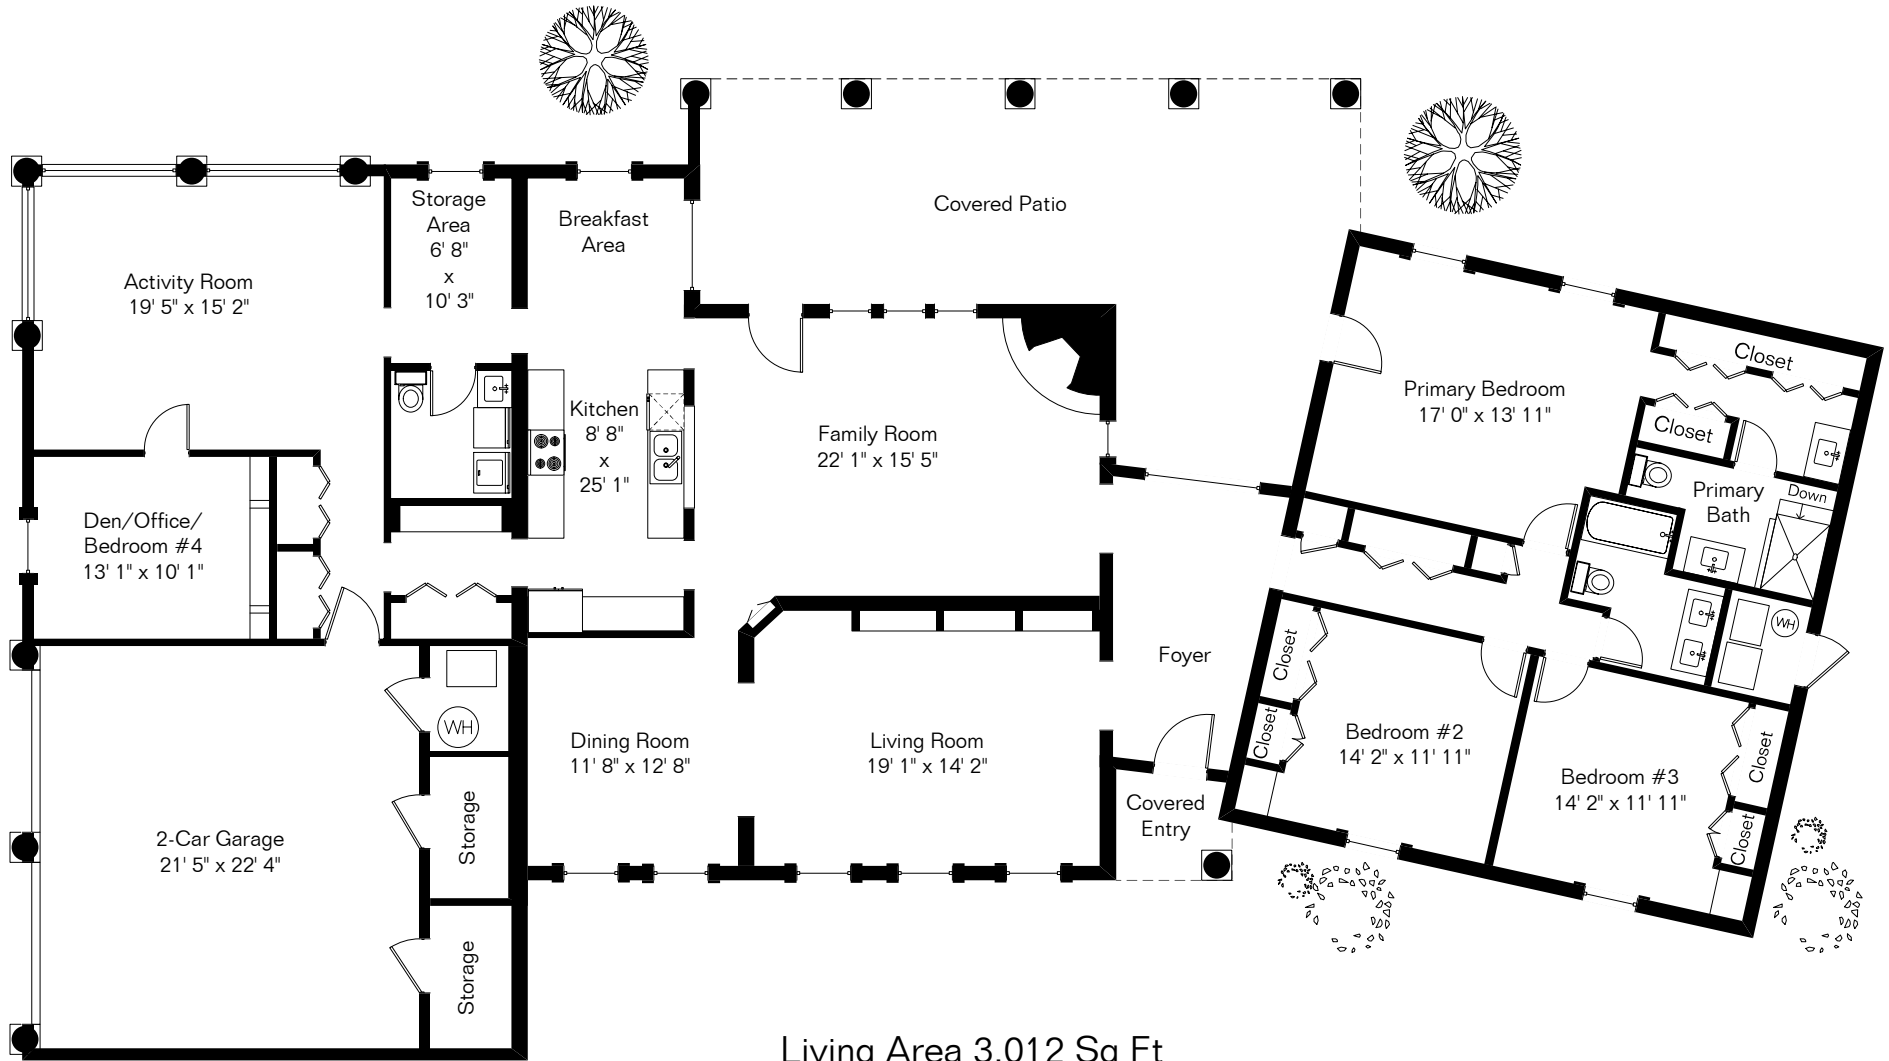

6355 N Camino de Santa Valera

The square footages and room size information are deemed to be reliable but are not guaranteed and should be independently verified. This drawing is for marketing purposes only.

Living Area 3,012 Sq Ft
Garage 632 Sq Ft

Site Visit July 2022

0 ft. 6 ft. 10 ft. 20 ft.

Copyright 2022 Floor Plans First! LLC
All Rights Reserved.

Floor Plans First!
See the Floor Plan First™

FloorPlansFirst.com™
(520) 881-1500